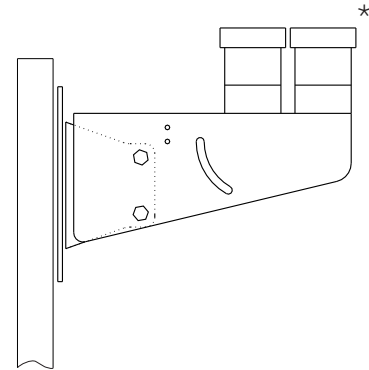

SKM 227S Series - Levelling Bracket with Off-Nadir Adjustment

Tilt +/- 5° With levelling bubble on the top and underside of the bracket for indication.

SKM 227S

SKM 227S-A

SKM 227S DETAILS

Length - 305mm
 Height - 145mm
 Width - 140mm

Weight - Up to approx 3.6kgs
 (excluding sensors)

Capacity -

* Up to 6 UV or HOPL sensors,
 Or 4 Single channel sensors,
 or 4 SKR 1860 sensors.

** Up to 5 UV or HOPL sensors,
 or 4 Single channel sensors,
 or 4 SKR 1860 sensors.