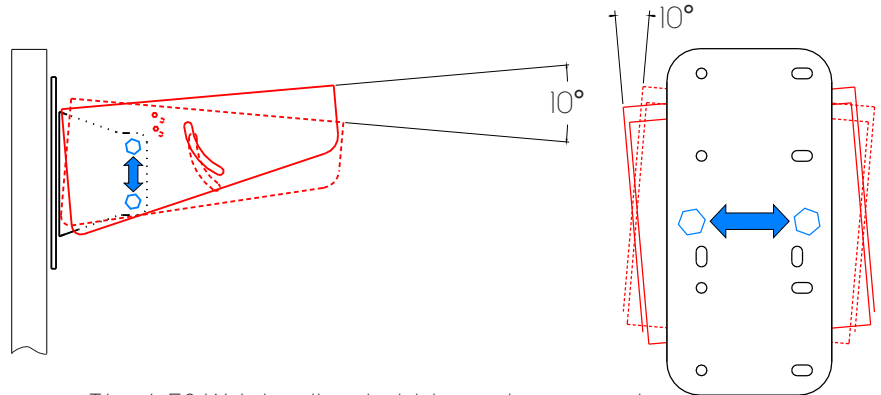

SKM 227S Series - Levelling Bracket with Off-Nadir Adjustment

Tilt +/- 5° With levelling bubble on the top and underside of the bracket for indication.

SKM 227S

SKM 227S-A

SKM 227S DETAILS

Length - 305mm
 Height - 145mm
 Width - 140mm

Weight - Up to approx 3.6kgs
 (excluding sensors)

Capacity -

* Up to 6 UV or HOPL sensors,
 Or 4 Single channel sensors,
 or 4 SKR 1860 sensors.

** Up to 5 UV or HOPL sensors,
 or 4 Single channel sensors,
 or 4 SKR 1860 sensors.