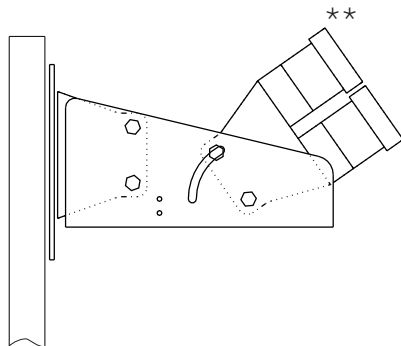

SKM 227S Series - Levelling Bracket with Off-Nadir Adjustment

Tilt +/- 5° With levelling bubble on the top and underside of the bracket for indication.

SKM 227S

SKM 227S-A

SKM 227S DETAILS

Length - 305mm
 Height - 145mm
 Width - 140mm

Weight - Up to approx 3.6kgs
 (excluding sensors)

Capacity -

* Up to 6 UV or HOPL sensors,
 Or 4 Single channel sensors,
 or 4 SKR 1860 sensors.

** Up to 5 UV or HOPL sensors,
 or 4 Single channel sensors,
 or 4 SKR 1860 sensors.