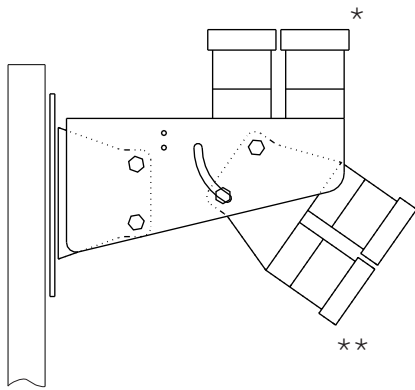

SKM 227S Series - Levelling Bracket with Off-Nadir Adjustment

Tilt +/- 5° With levelling bubble on the top and underside of the bracket for indication.

SKM 227S

SKM 227S-A

SKM 227S DETAILS

Length - 305mm
 Height - 145mm
 Width - 140mm

Weight - Up to approx 3.6kgs
 (excluding sensors)

Capacity -

* Up to 6 UV or HOPL sensors,
 Or 4 Single channel sensors,
 or 4 SKR 1860 sensors.

** Up to 5 UV or HOPL sensors,
 or 4 Single channel sensors,
 or 4 SKR 1860 sensors.