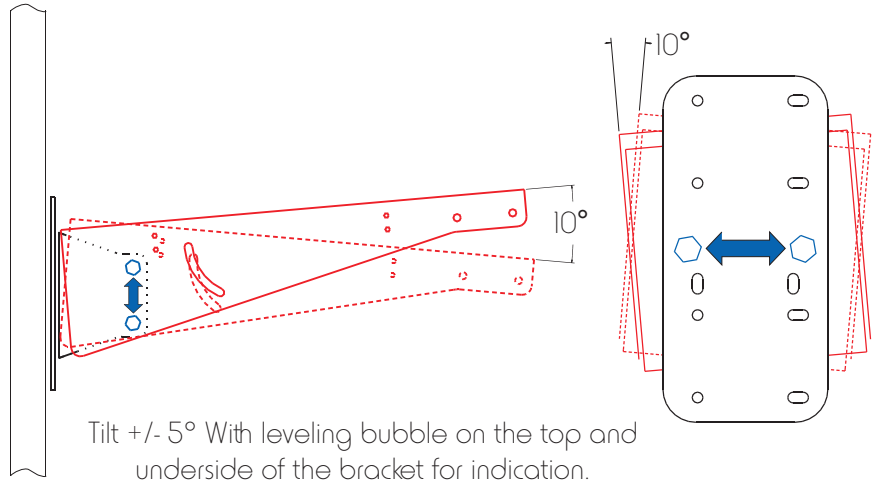

SKM 227 Series - Levelling Bracket with Off-Nadir Adjustment

SKM 227 DETAILS

Length - 520mm
 Height - 145mm
 Width - 140mm

Weight - Up to approx 4.4kgs (excluding sensors)

Capacity -
 * Up to 6 UV or HOPL sensors,
 Or 4 Single channel sensors,
 or 4 SKR 1860 sensors.
 ** Up to 5 UV or HOPL sensors,
 or 4 Single channel sensors,
 or 4 SKR 1860 sensors.