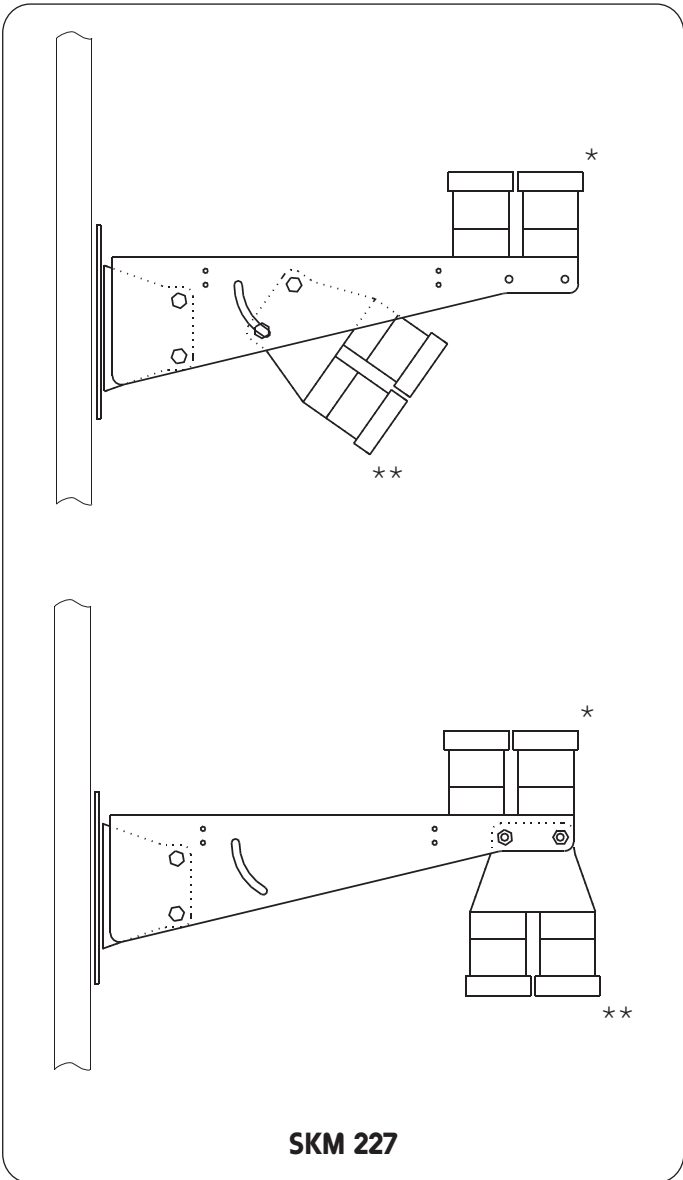

SKM 227 Series - Levelling Bracket with Off-Nadir Adjustment

SKM 227 DETAILS

Length - 520mm
 Height - 145mm
 Width - 140mm

Weight - Up to approx 4.4kgs (excluding sensors)

Capacity -
 * Up to 6 UV or HOPL sensors,
 Or 4 Single channel sensors,
 or 4 SKR 1860 sensors.
 ** Up to 5 UV or HOPL sensors,
 or 4 Single channel sensors,
 or 4 SKR 1860 sensors.