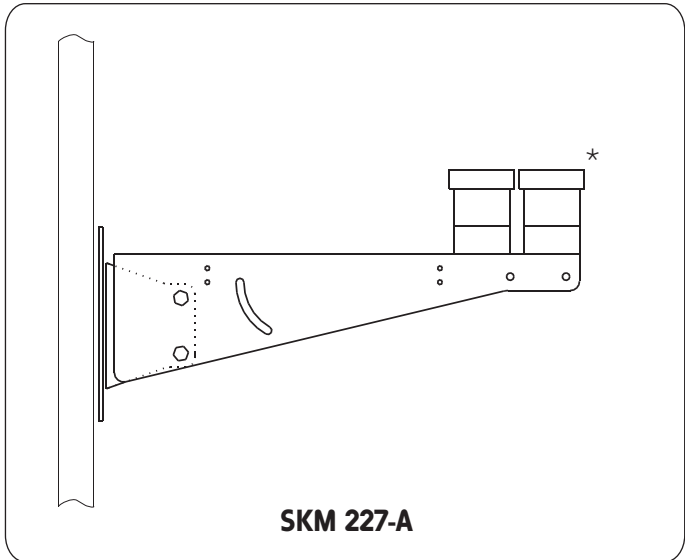

SKM 227 Series - Levelling Bracket with Off-Nadir Adjustment

SKM 227 DETAILS

Length - 520mm
 Height - 145mm
 Width - 140mm

Weight - Up to approx 4.4kgs (excluding sensors)

Capacity -
 * Up to 6 UV or HOPL sensors,
 Or 4 Single channel sensors,
 or 4 SKR 1860 sensors.
 ** Up to 5 UV or HOPL sensors,
 or 4 Single channel sensors,
 or 4 SKR 1860 sensors.